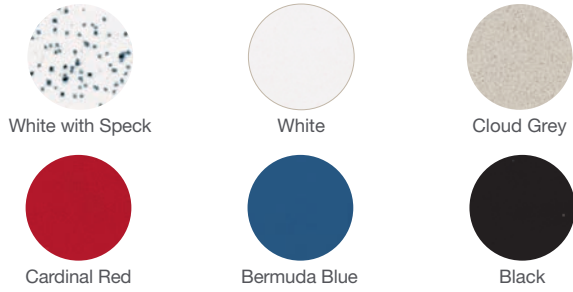

Glazed & Klaycoat® Facebrick Products

Burlesque Glazed (in stock)

Luster – Beautiful, fully glazed bricks that bring a touch of glamour to your project and make a design statement that will stand the test of time. Designed for both interior and exterior applications, the Burlesque range offers stylish elegance that's ideal for feature brickwork. Stocked in modular size.