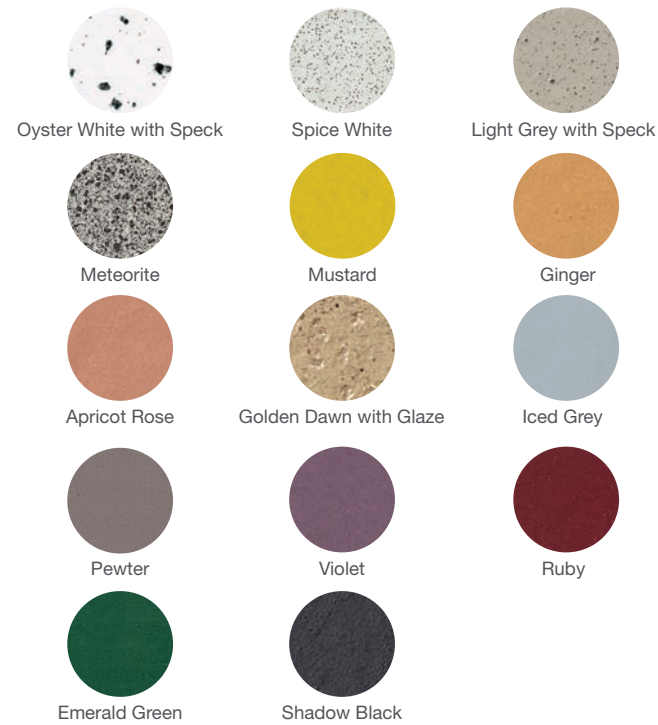

Galleria Glazed

Galleria brings projects to life with this collection of colorful glazed brick. With their reflective finish and vibrant tones, they're saturated in style. It's your vision, and your work of art that we've captured in these unique and highly stylized designs. Be tempted. Your project will fall in love with these bold brick.