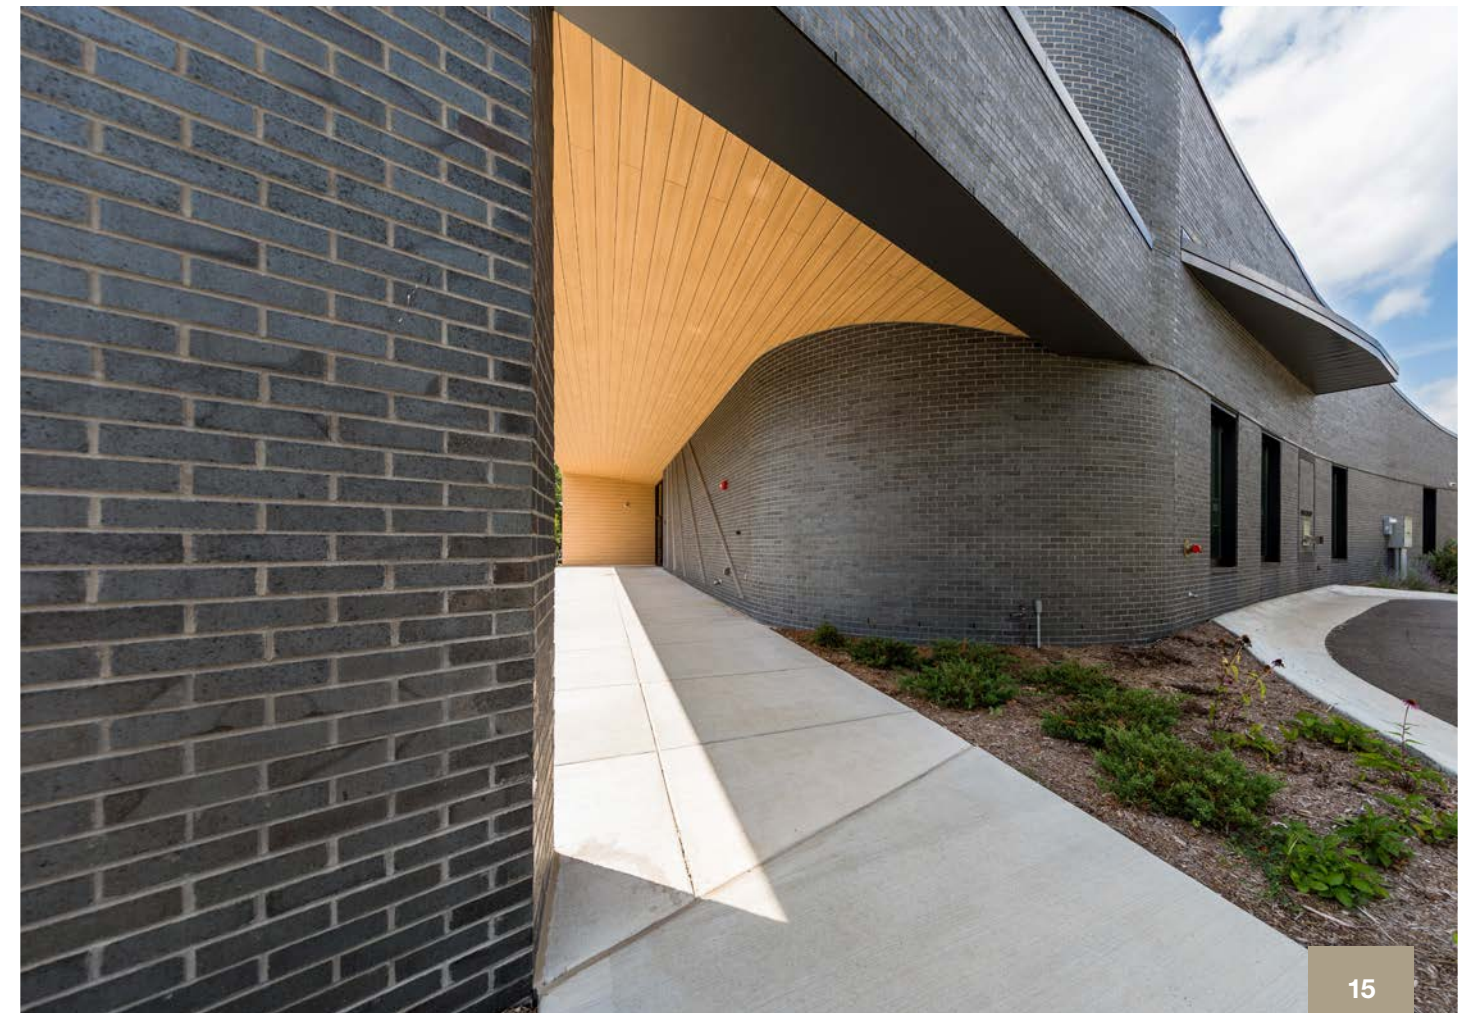

Fine Art
Velour

Fine Art
Smooth

Black Hills
Velour

Black Hills
Smooth

Vintage Black
Velour

Ebonite Smooth and Ebonite Velour

Mahoney Series

Hardworking, strong and durable, all qualities that spring to mind when we consider Mahoney Series. Our range is the embodiment of the strength and durability of a rich color palette. The Mahoney Series' distinctive soft surface texture can be used to great effect, and work beautifully on their own or in combination. In fact, they're the perfect choice for today's popular modern designs.