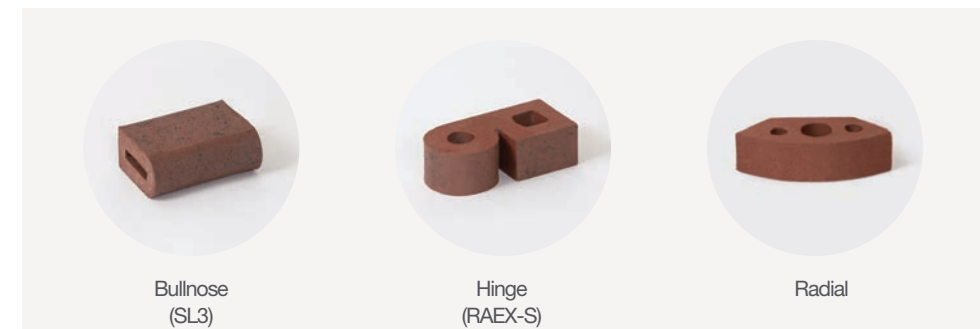

Let your project take shape. Embrace architectural versatility with an array of custom shapes.