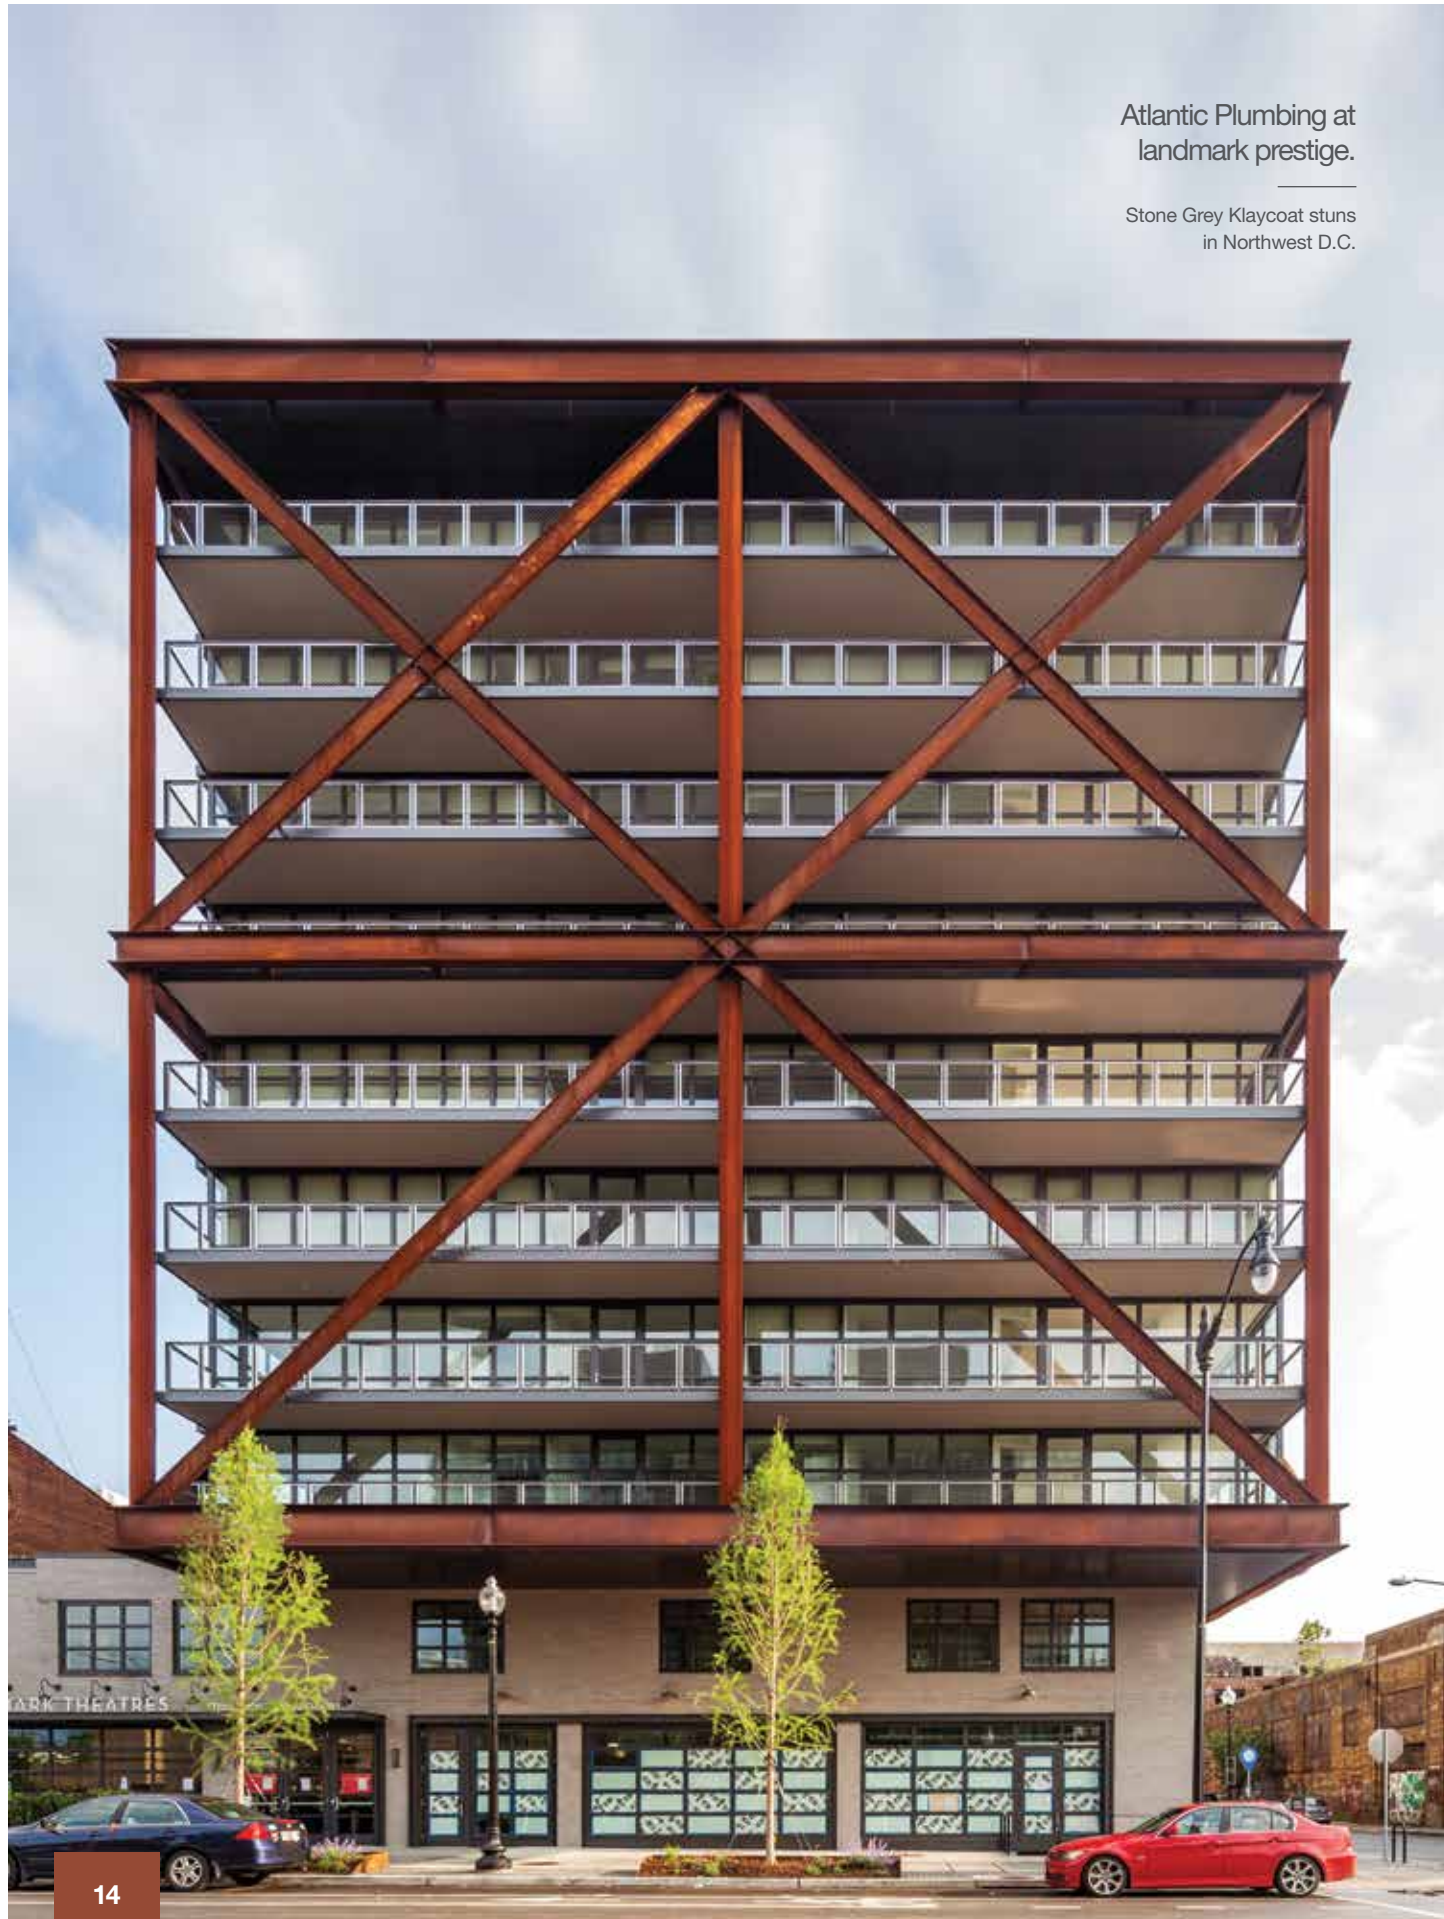

## Central Park style circa now.

Dark and light blends combine to comprise this New York marvel.

Atlantic Plumbing at  
landmark prestige.

Stone Grey Klaycoat stuns  
in Northwest D.C.