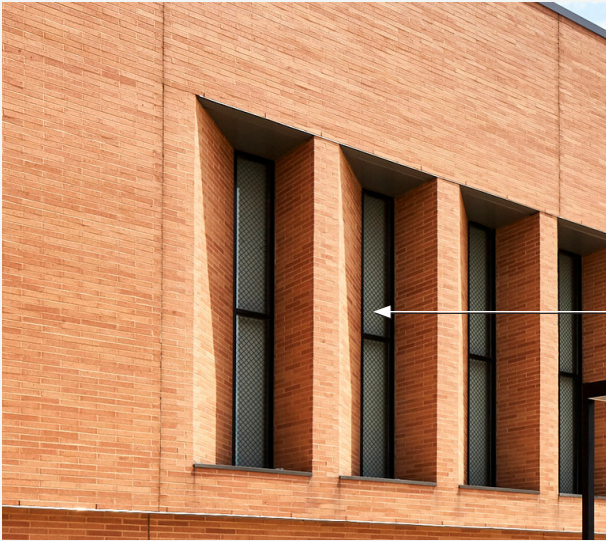

Case Study:

A CLOSER LOOK AT

Belmont-Cragin Elementary School

Designed by SNMG-A Architects with STL Architects serving as Architect of Record, the three-story, 110,000 sq. ft. Dr. Jorge Prieto Math and Science Academy was opened in September of 2009 to serve kindergarten through 8th grade students in Chicago's Belmont-Cragin neighborhood. This project was sold by Bob Skogh with Metropolitan Architectural Brick.

KEY PLAYERS :

Architect:
STL Architects

Sales Representative:
Bob Skogh, Metropolitan Architectural
Brick

BRICK BREAKDOWN :

Regency Blend 16" modular

Deeply cut window openings with angled piers on the west facade catch the afternoon light and create dramatic shadow play, emphasizing the solid mass of the wall and reinforcing its depth. Special shapes were used to create the angles, avoiding any mitered corners that would detract from the monolithic quality of the masonry wall.

Due to the building's basic geometry, the architect chose to express its horizontality by using a $2\frac{1}{4}$ " high x $15\frac{5}{8}$ " long brick.

Due to the building's basic geometry, the architect chose to express its horizontality by using a $2\frac{1}{4}$ " high x $15\frac{5}{8}$ " long brick. Half bond coursing was used to enhance the horizontal direction and facilitate the reading of the building as a singular masonry mass. Alignment in the east-west

On the east side, the brick lattice wall at the cooling tower well screens mechanical equipment while avoiding the need for a 60' long expanse of louvers. It also accentuates the materiality and modularity of the brick with the play of light behind the wall.