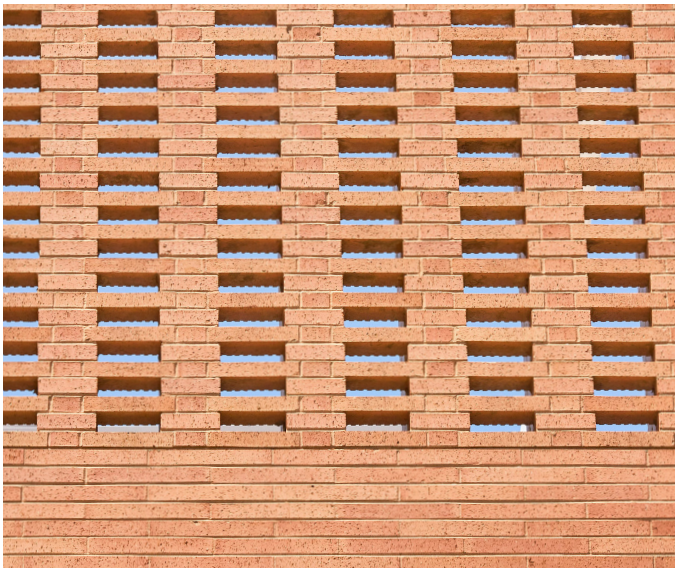

Case Study:

A CLOSER LOOK AT

Belmont-Cragin Elementary School

Designed by SNMG-A Architects with STL Architects serving as Architect of Record, the three-story, 110,000 sq. ft. Dr. Jorge Prieto Math and Science Academy was opened in September of 2009 to serve kindergarten through 8th grade students in Chicago's Belmont-Cragin neighborhood. This project was sold by Bob Skogh with Metropolitan Architectural Brick.

KEY PLAYERS :

Architect:
STL Architects

Sales Representative:
Bob Skogh, Metropolitan Architectural
Brick

BRICK BREAKDOWN :

Regency Blend 16" modular

Deeply cut window openings with angled piers on the west facade catch the afternoon light and create dramatic shadow play, emphasizing the solid mass of the wall and reinforcing its depth. Special shapes were used to create the angles, avoiding any mitered corners that would detract from the monolithic quality of the masonry wall.

Due to the building's basic geometry, the architect chose to express its horizontality by using a $2\frac{1}{4}$ " high x $15\frac{5}{8}$ " long brick.

Due to the building's basic geometry, the architect chose to express its horizontality by using a $2\frac{1}{4}$ " high x $15\frac{5}{8}$ " long brick. Half bond coursing was used to enhance the horizontal direction and facilitate the reading of the building as a singular masonry mass. Alignment in the east-west

On the east side, the brick lattice wall at the cooling tower well screens mechanical equipment while avoiding the need for a 60' long expanse of louvers. It also accentuates the materiality and modularity of the brick with the play of light behind the wall.