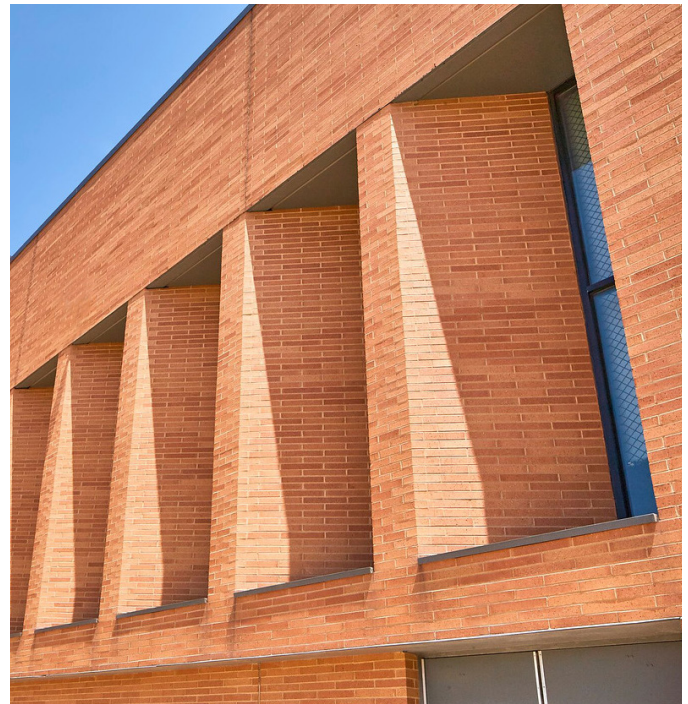

Case Study:

A CLOSER LOOK AT

Belmont-Cragin Elementary School

Designed by SNMG-A Architects with STL Architects serving as Architect of Record, the three-story, 110,000 sq. ft. Dr. Jorge Prieto Math and Science Academy was opened in September of 2009 to serve kindergarten through 8th grade students in Chicago's Belmont-Cragin neighborhood. This project was sold by Bob Skogh with Metropolitan Architectural Brick.

KEY PLAYERS :

Architect:
STL Architects

Sales Representative:
Bob Skogh, Metropolitan Architectural
Brick

BRICK BREAKDOWN :

Regency Blend 16" modular

Deeply cut window openings with angled piers on the west facade catch the afternoon light and create dramatic shadow play, emphasizing the solid mass of the wall and reinforcing its depth. Special shapes were used to create the angles, avoiding any mitered corners that would detract from the monolithic quality of the masonry wall.

Due to the building's basic geometry, the architect chose to express its horizontality by using a $2\frac{1}{4}$ " high x $15\frac{5}{8}$ " long brick.

Due to the building's basic geometry, the architect chose to express its horizontality by using a $2\frac{1}{4}$ " high x $15\frac{5}{8}$ " long brick. Half bond coursing was used to enhance the horizontal direction and facilitate the reading of the building as a singular masonry mass. Alignment in the east-west

On the east side, the brick lattice wall at the cooling tower well screens mechanical equipment while avoiding the need for a 60' long expanse of louvers. It also accentuates the materiality and modularity of the brick with the play of light behind the wall.