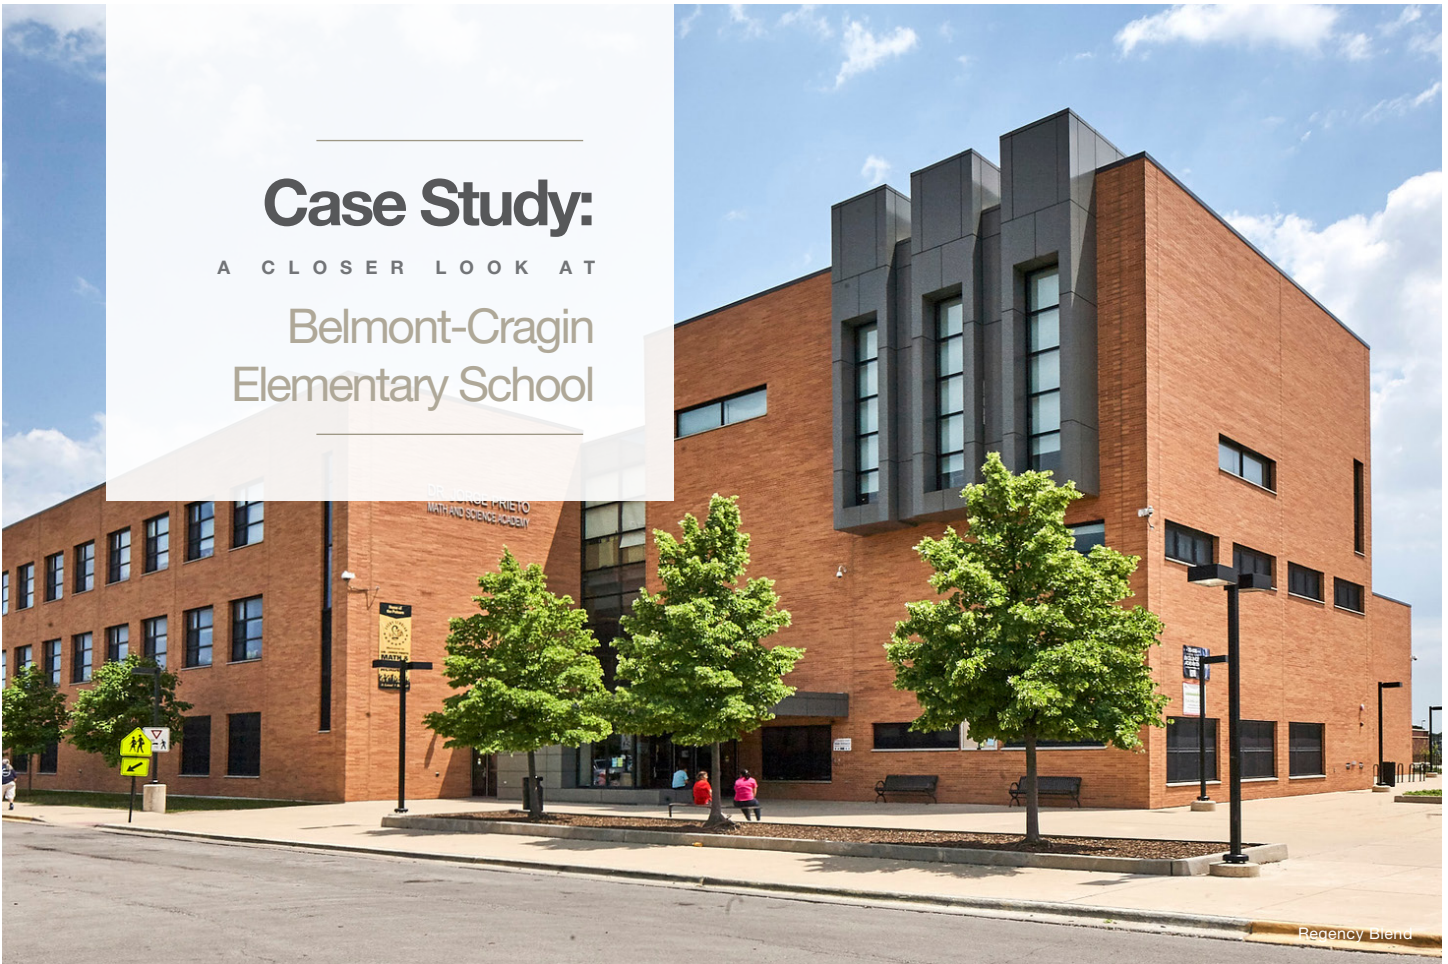

Case Study:

A CLOSER LOOK AT

Belmont-Cragin Elementary School

Designed by SNMG-A Architects with STL Architects serving as Architect of Record, the three-story, 110,000 sq. ft. Dr. Jorge Prieto Math and Science Academy was opened in September of 2009 to serve kindergarten through 8th grade students in Chicago's Belmont-Cragin neighborhood. This project was sold by Bob Skogh with Metropolitan Architectural Brick.

KEY PLAYERS :

Architect:
STL Architects

Sales Representative:
Bob Skogh, Metropolitan Architectural
Brick

BRICK BREAKDOWN :

Regency Blend 16" modular

Deeply cut window openings with angled piers on the west facade catch the afternoon light and create dramatic shadow play, emphasizing the solid mass of the wall and reinforcing its depth. Special shapes were used to create the angles, avoiding any mitered corners that would detract from the monolithic quality of the masonry wall.

Due to the building's basic geometry, the architect chose to express its horizontality by using a $2\frac{1}{4}$ " high x $15\frac{5}{8}$ " long brick.

Due to the building's basic geometry, the architect chose to express its horizontality by using a $2\frac{1}{4}$ " high x $15\frac{5}{8}$ " long brick. Half bond coursing was used to enhance the horizontal direction and facilitate the reading of the building as a singular masonry mass. Alignment in the east-west

orientation gave it a prominent position on the west side of the site, and while the Reddish Tan color of the Regency Blend is similar to the color of the other two schools in the park, it has a richer and warmer tone, glowing in the ample sunlight the 59-acre park setting provides.