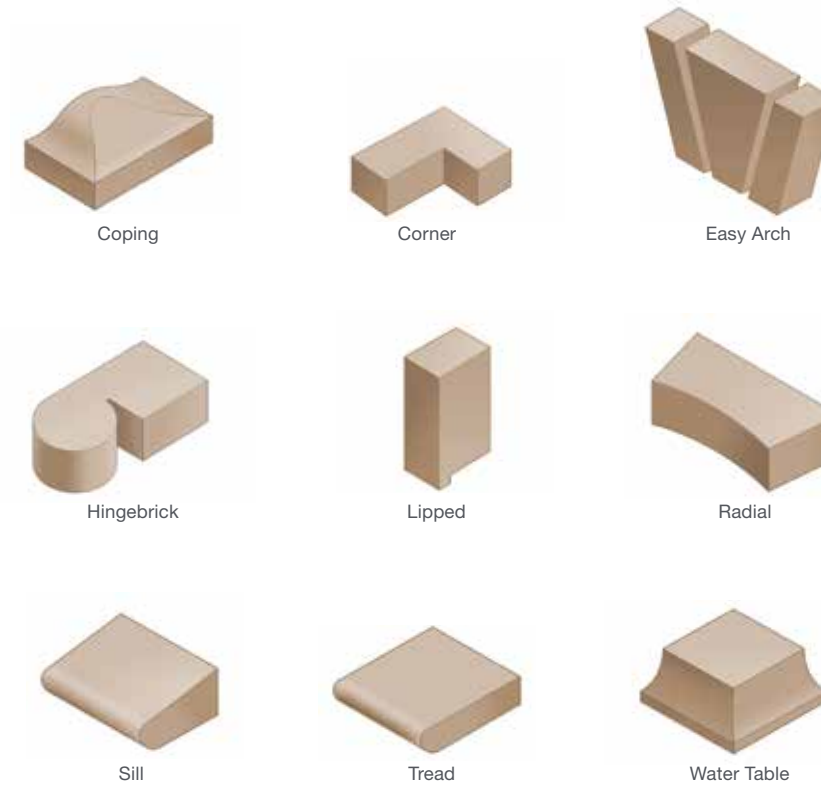

Brick Shapes