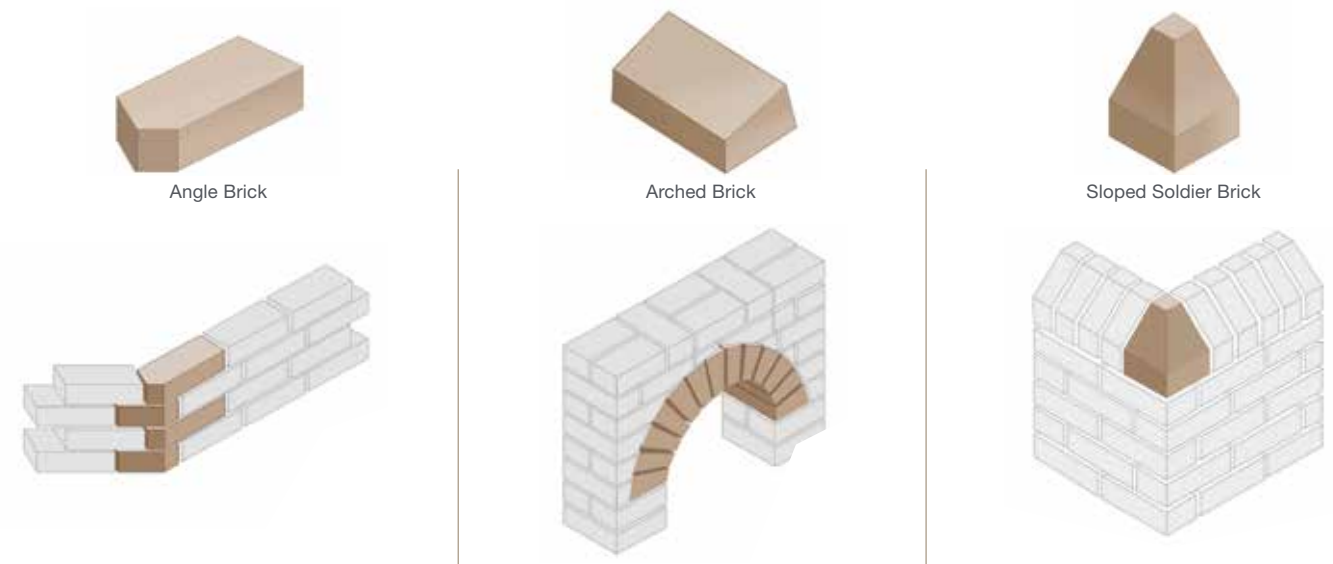

# Brick Shapes

+

Glen-Gery will produce custom brick shapes for projects requiring a specific detail or unusual effect.

Personalized design and engineering services for custom brick sizes and shapes are available.

## The versatility of brick on display.

Sophisticated architectural plans often demand more than traditional brick. Glen-Gery's experienced craftsmen have built a portfolio of precise standard shapes, and when design specifications require more, the same experts assist in creating the unique shapes you need for your project.