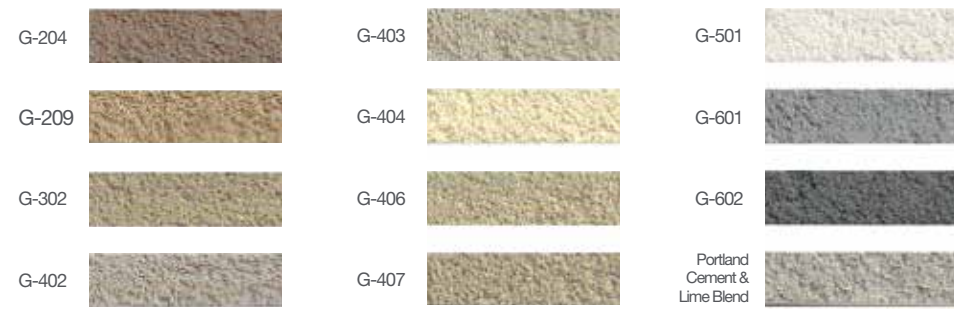

For more information visit www.glengery.com/thin-tech

Finishing strong.

Choosing the right mortar color can make all the difference when building your vision. Whether you're going for contrast or a more even-toned aesthetic, our range of mortar colors can help bring your ideal look to life. See the full suite of mortar colors at glengery.com.