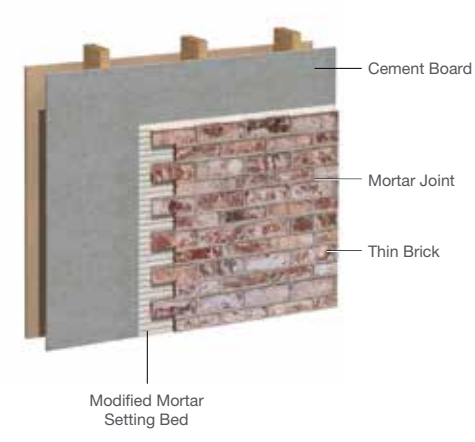

Build + admire.

One of the many beauties of thin brick is the various methods available when it comes to installation. Whether its interior or exterior, thin brick lends itself to the installer.

Thin Brick | Installation Methods

THICK SET – EXTERIOR APPLICATION

This traditional method of installation is for residential and small commercial applications 1-2 stories. Mortar and metal lath support the thin brick veneer.

THIN SET – EXTERIOR APPLICATION

This method offers enhanced performance for thinner veneers and commercial projects greater than 10 feet in height.

THIN SET – INTERIOR APPLICATION ONLY

This method is typically used by an installation professional for larger wall areas.

ADHESIVE – INTERIOR APPLICATION ONLY

For capable do-it-yourselfers, projects with Glen-Gery thin brick can be used for interior walls, kitchens, fireplaces and other distinctive design elements. Installers can use adhesive applications with either masonry/concrete backing or wood/steel stud framing.