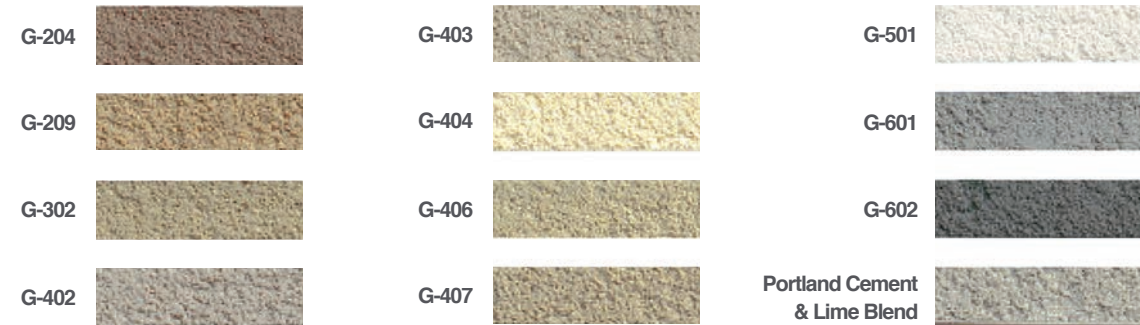

Mortar Matters

COLOR

Choosing the right mortar color and technique can make all the difference when building your vision. Whether you're going for contrast or a more even-toned aesthetic, our range of mortar colors can help bring your ideal look to life. Choose from a standard concave joint, over mortar or grapevine joint to further customize your project.

JOINT

Add a tasteful touch with an unexpected mortar technique. Different mortar treatments, such as standard concave, over mortared joints, grapevine, or recessed significantly impact the overall aesthetic of brickwork, influencing the appearance of texture, depth, and architectural style.

Installation Methods

THICKSET (LATH + SCRATCH)

Involves a thick mortar bed, ideal for uneven surfaces or when additional leveling is needed, often used in interior or limited height exterior installations.

THINSET (MODIFIED MORTAR + CEMENT BOARD)

Utilizes a thin layer of adhesive mortar with improved characteristics, suitable for flat and even substrates, commonly used in commercial or multi-story installations.

SUPPORT SYSTEM BY GLEN-GERY: THIN TECH® AND TRU BRIX®

Panel are Pre-engineered metal support solutions that can speed up installation, enhance performance and ensure uniformity.

EMBEDDED: PRECAST AND TILT-UP

These are factory-made or site-poured panels with thin bricks embedded in concrete.

ADHESIVE

This method is often used for interior applications or on substrates where traditional mortar might not be suitable.