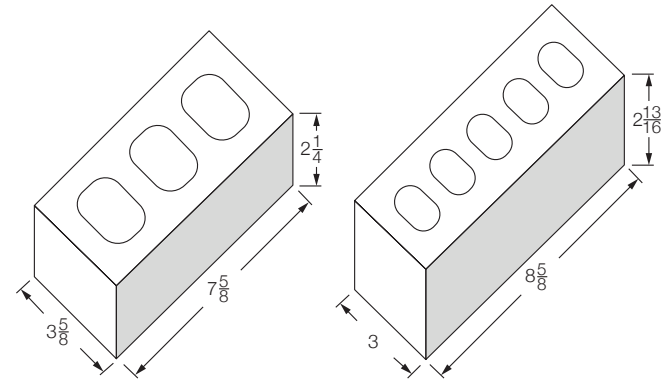

Modular Compared to Builders Special

Brick Per Square Foot Size Comparison

Size	Brick Per Sq Ft
King	4.8
Builders Special	5.02
Queen / Engineer	5.76
Modular	6.86

Top Reasons To Use The Builders Special Size

3" (Bed Depth) x 2 13/16" (Face Height) x 8 5/8" (Length)

Requires 27% fewer brick than Modular size and has 25% lower in-the-wall cost than modular.

Weight is 4.3 - 4.4 lbs., only 9% over Modular size and comparable to King size brick.

Only 4% less wall coverage than 2 5/8" King size, but the 3 1/8" Bed means there is less tippage than King size when laying. This results in better laying yields.

The appearance in the wall is objectively better than King size as Builders Special has better scale and no staggered bond look.