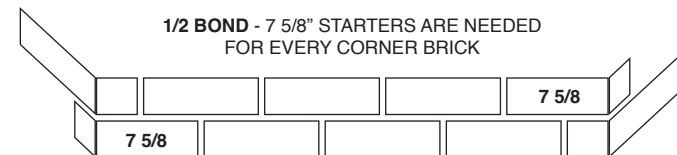

Builders Special Bond Patterns