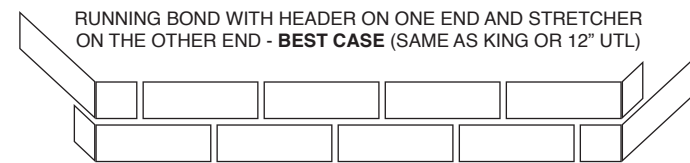

Builders Special Bond Patterns