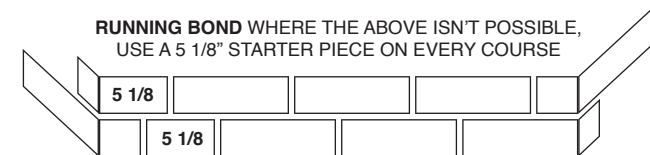

Builders Special Bond Patterns