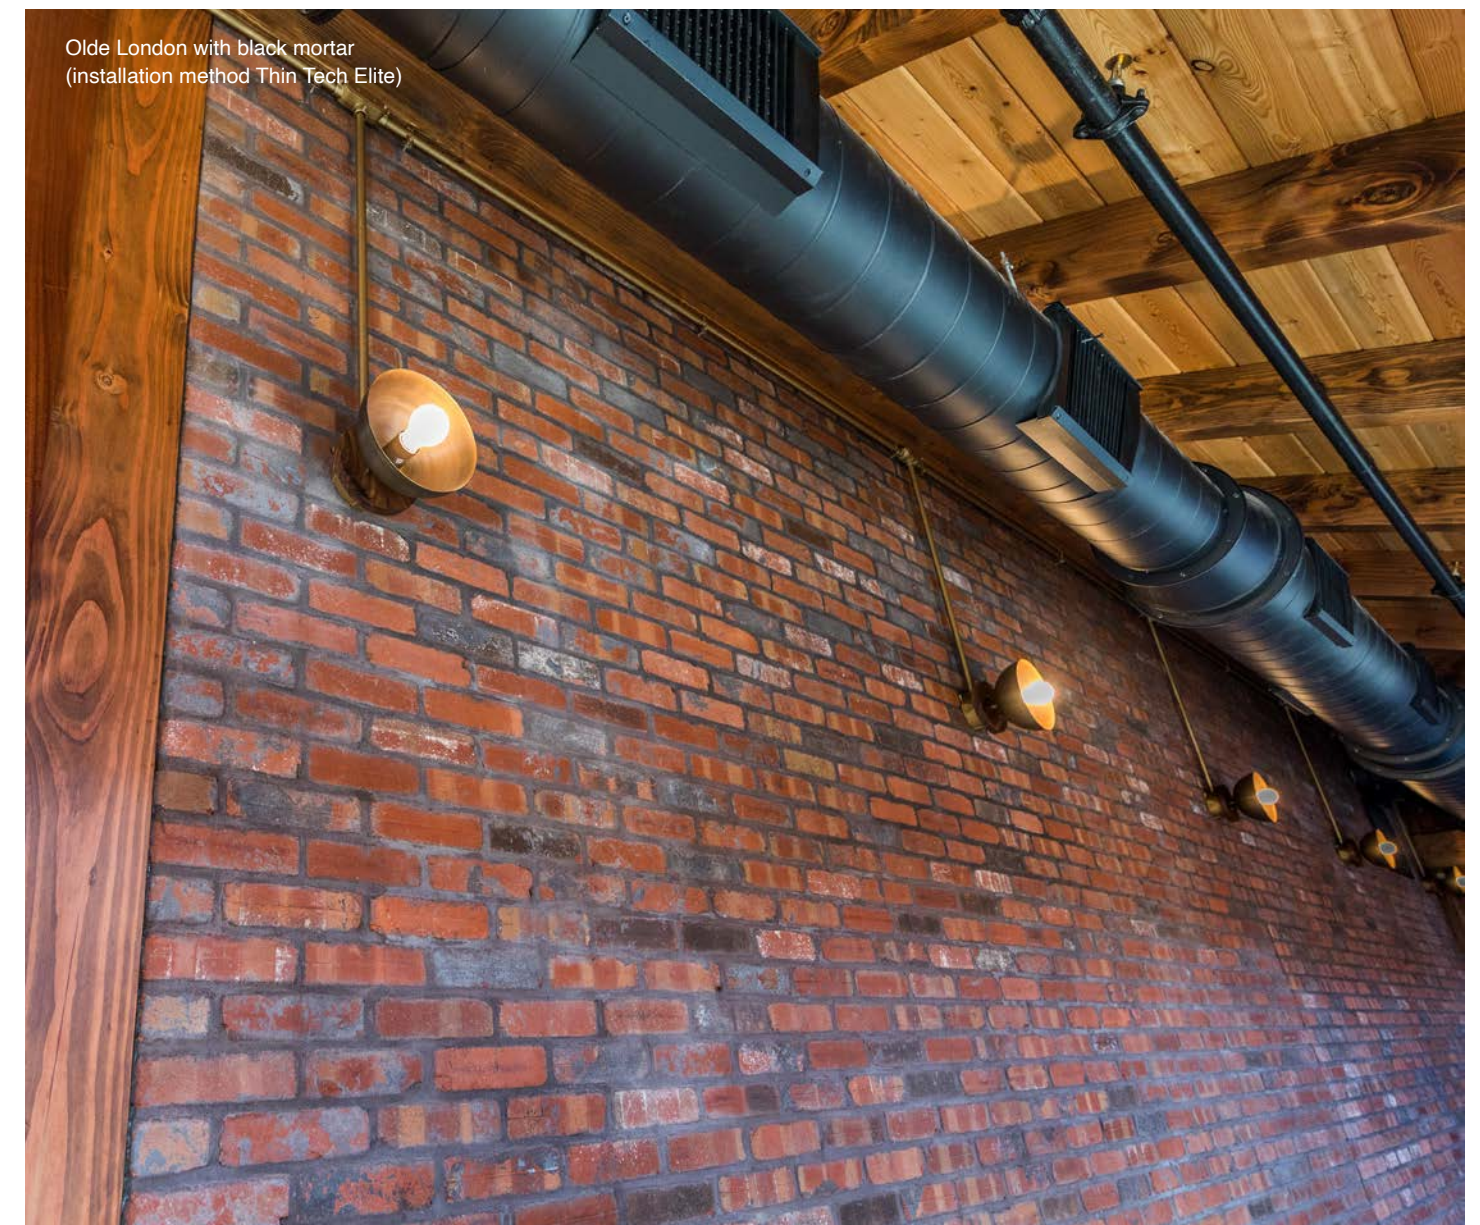

Couture

M TB

PITTSBURGH • Catalog size: Modular Thin Brick (1/2" x 2-1/4" x 7-5/8" | 6.86 brick per sqft)

Element

M TB

PITTSBURGH • Catalog size: Modular Thin Brick (1/2" x 2-1/4" x 7-5/8" | 6.86 brick per sqft)

S TB

Industrial Rustic

MID-ATLANTIC • Catalog size: Standard Thin Brick (3/4" x 2-1/4" x 8" | 6.55 brick per sqft)