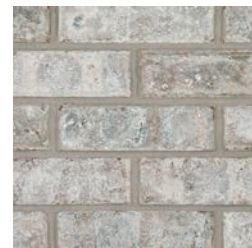

Couture

M TB

PITTSBURGH • Catalog size: Modular Thin Brick (1/2" x 2-1/4" x 7-5/8" | 6.86 brick per sqft)

Element

M TB

PITTSBURGH • Catalog size: Modular Thin Brick (1/2" x 2-1/4" x 7-5/8" | 6.86 brick per sqft)

Nob Hill

S TB

Industrial Rustic

MID-ATLANTIC • Catalog size: Standard Thin Brick (3/4" x 2-1/4" x 8" | 6.55 brick per sqft)