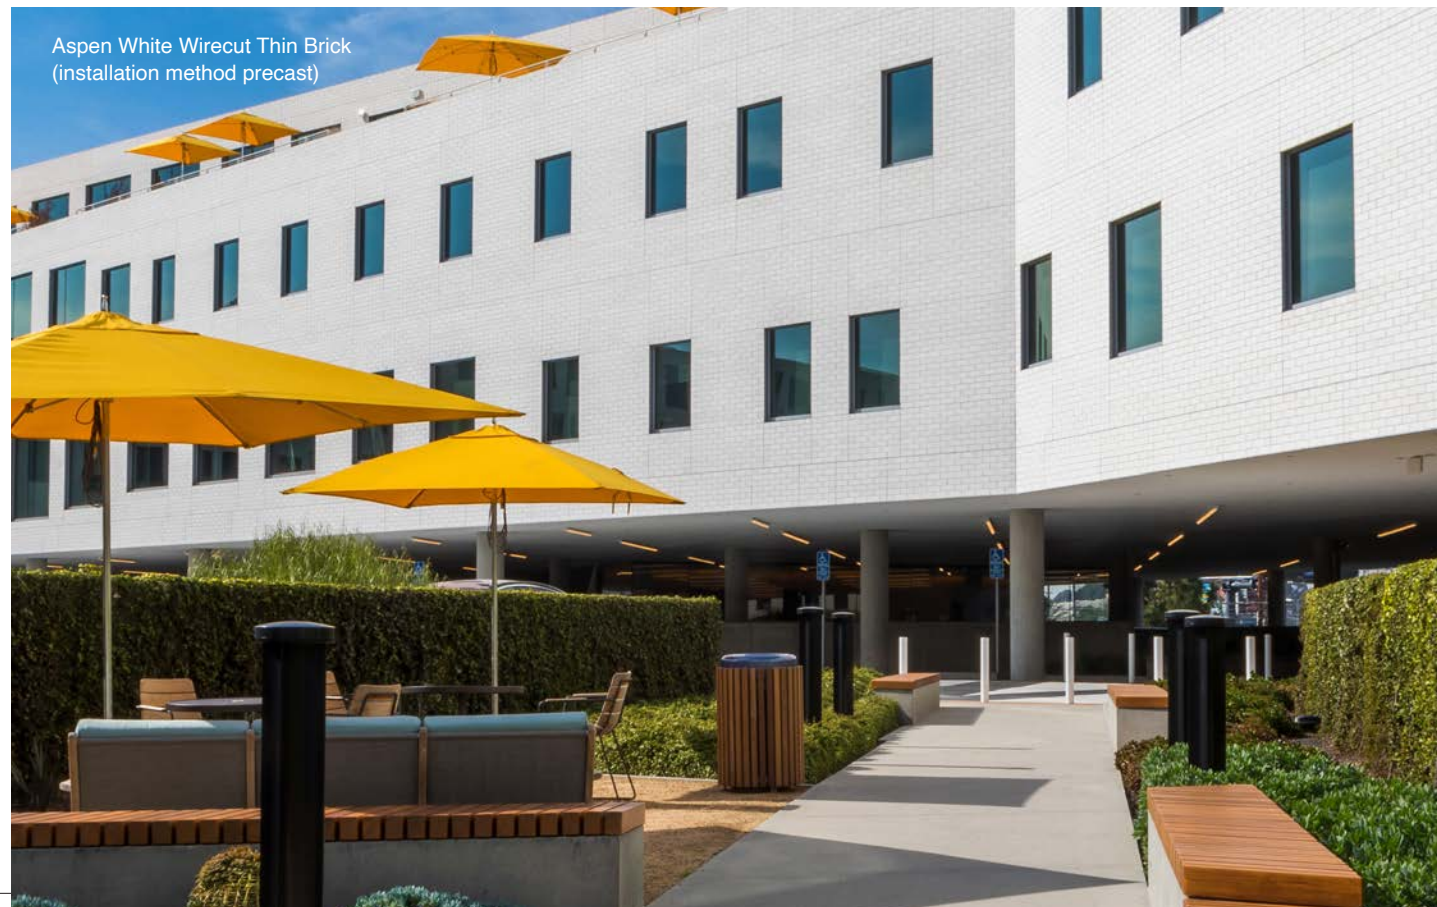

HANLEY • Catalog size: Modular Thin Brick (1/2" x 2-1/4" x 7-5/8" | 6.86 brick per sqft)

Aspen White Wirecut Thin Brick
(installation method precast)

HANLEY • Catalog size: Modular Thin Brick (1/2" x 2-1/4" x 7-5/8" | 6.86 brick per sqft)