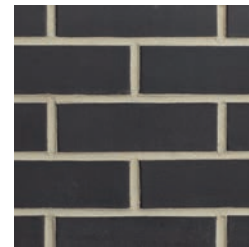

Flats

Corners

Designer Klaycoat

M TB

HANLEY • Catalog size: Modular Thin Brick (1/2" x 2-1/4" x 7-5/8" | 6.86 brick per sqft)

Khaki Stone

Stone Grey

Urban Grey