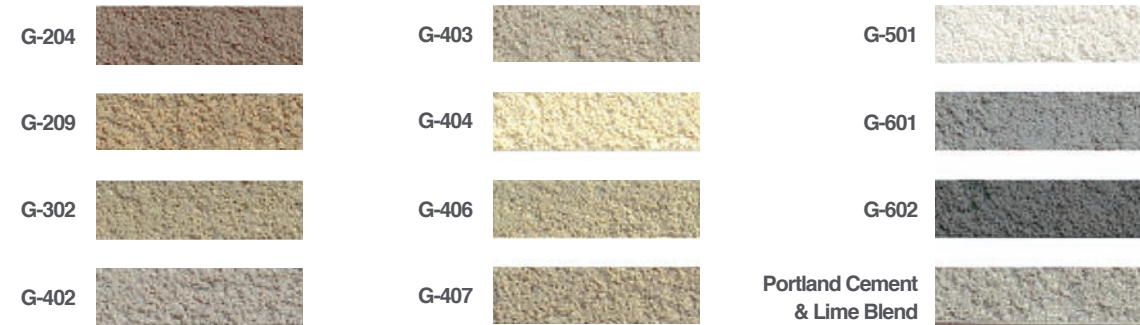

Lafayette

Camden

Patriot

Rockbridge

Welford Road

Olde Liberty

Mortar Matters

COLOR

Choosing the right mortar color and technique can make all the difference when building your vision. Whether you're going for contrast or a more even-toned aesthetic, our range of mortar colors can help bring your ideal look to life. Choose from a standard concave joint, over mortar or grapevine joint to further customize your project.